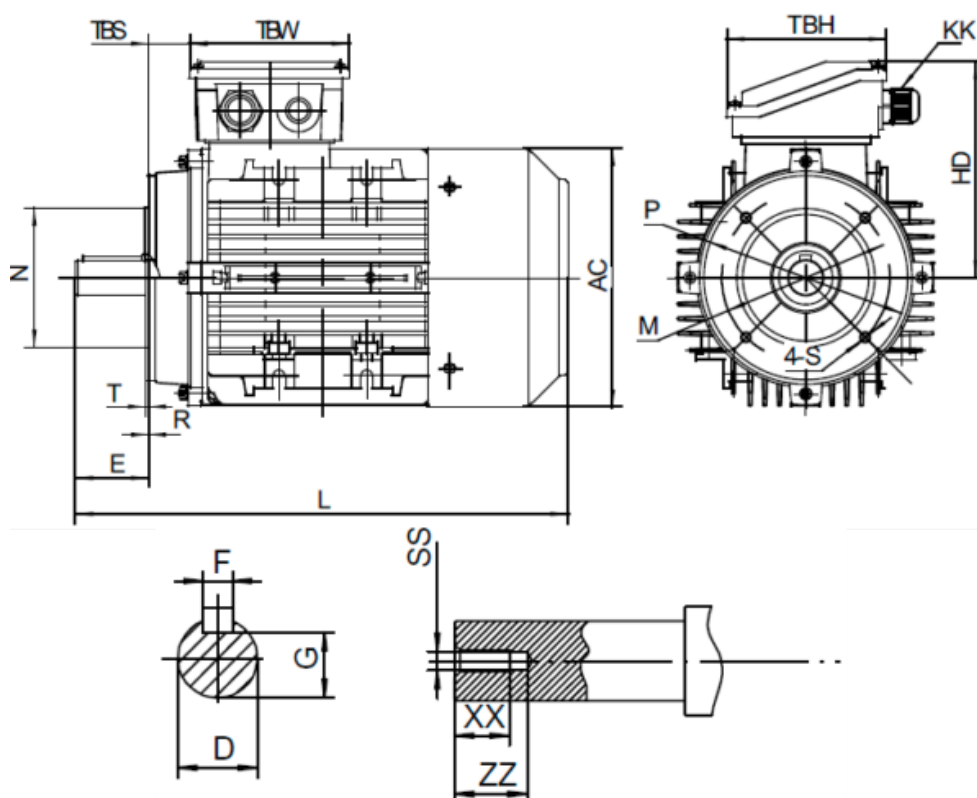

Data Sheet

Article number: 2516001104150140

Description: Kleedrive T2A 803-4 1.1kw 1400 rpm UL/CSA
3x230/400V 50HZ IP55 B14 Eff=81.4%

Measures

AA = 160	L = 277	TBH = 109
AC = Ø157	M = Ø100	TBS = 26.5
AD = 214	N = Ø80	TBW = 109
D = Ø19	P = Ø120	XX = 16
E = 40	R = 0	ZZ = 21
F = 6	S = M6	
G = 15.5	SS = M6	
HD = 134	T = 3	